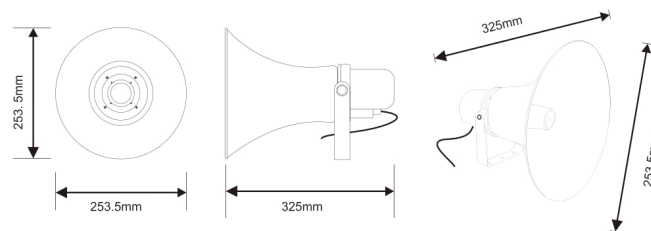

IP POE Horn Speaker

T-S7720

Description:

It is a professional integrated horn speaker that supports POE power supply module and audio decoding module with network transmission. It is suitable for industrial plant, prisons, pedestrian streets, parks, new rural areas and other public address areas that need simple wiring.

Specifications:

Model	T-S7720
Network Interface	Standard RJ45 input
Transmission Rate	100Mbps
Supporting Protocols	TCP/IP, UDP
Audio Format	MP3
Audio Mode	16-bit CD sound quality
Sampling Rate	8K-48K
Bit Rate	8K ~ 512Kbps
Power Output	25W (MAX)
Speaker Sensitivity	104dB
Frequency Response	300Hz to 14KHz (+1/-3dB)
Harmonic Distortion	$\leq 1\%$
SNR	$\geq 68\text{dB}$
Dimensions	322x322x392mm
Weight	2.7Kg
Power Supply	POE power supply
Power Consumption	30W (IEEE802.3at)
Waterproof Protection	IP54