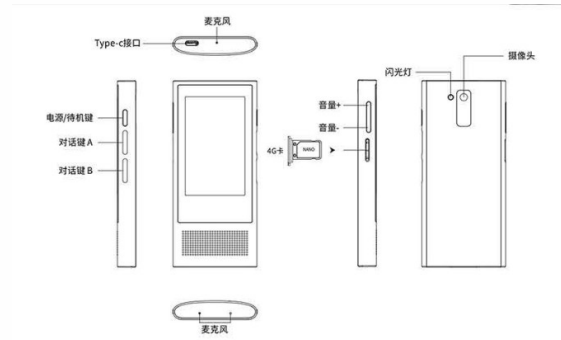

Intelligent portable terminal

T-100PT

Description:

The intelligent portable terminal is a self-developed and innovative handheld broadcast device, suitable for IP broadcast system, Luna broadcast system, and emergency broadcast system. It is designed as portable professional broadcast terminal, which is compact, light, and convenient to carry. Compared with traditional intercom terminals, handheld terminals are more flexible, convenient, fast, and professional. It can be widely applied to various scenarios and provide corresponding solutions, such as scenic spots, campuses, rural areas, and transportation.

Features:

- AI voice broadcast: use AI button to wake up the voice assistant with one key, and tell the terminal which you want to perform the broadcast task on, such as: "initiate broadcast to terminal 2" or "initiate broadcast to area A".
- Task management: control the tasks and detailed information currently being performed by the broadcast system, and support operations such as previous/next song, play/pause, volume control, etc.
- Broadcast paging: select the terminal device that needs to perform the broadcast task in the terminal list, and then call the terminal.
- Music broadcast: support on-demand music on terminal devices to perform task push playback.
- Playlist query: display playlist list and playlist details, and support playlist delete/add operations.
- Beidou positioning broadcast: after obtaining the nearby terminal, user can press the button to initiate tasks for the current field device, such as: broadcast propaganda, media playback, and other operations.
- Terminal scan code broadcast: a QR code label independently corresponds to a broadcast terminal. User can paste it at any position, and scan the code to manage the current equipment.
- Recording broadcast: support one-key recording and storage functions, which can play and audition the content until satisfactory results are achieved.
- Shortcut key operation: initiate voice recognition, voice text input, and quickly initiate the last broadcast task through button.

Specifications: