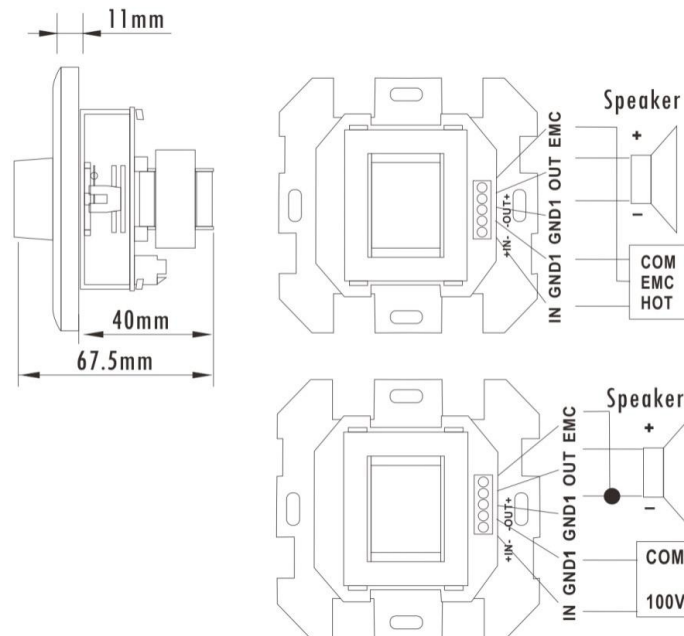

# Volume Control

T-671C T-672C T-673C T-674C T-675C

### Note:

It must be equipped with the three-wire power amplifier; can be installed in a standard general type plastic bottom box (length 80×width 80×depth 60mm).

### Specifications:

Model	T-671C	T-672C	T-673C	T-674C	T-675C
Input Power	6W	15W	30W	60W	100W
Control Mode	Constant voltage type				
Signal Input	70~100V				
Signal Output	0~100V				
Output Connection	Voltage Speaker				
Frequency Response	80-16KHz				
Attenuation Method	Trans former				
Audio Control Level	11 gears				
Panel Color	White				
Bottom Box Size	80 x 80 x 60mm				
Dimension	86.7 x 86.7 x 67.5mm				
Weight	0.14Kg	0.20 Kg	0.20 Kg	0.20 Kg	0.22 Kg
Accessory	Two pair of M4 x 25 screws				