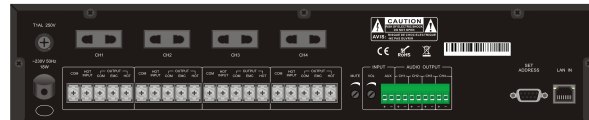

IP Network Audio Adapter

T-6701

Description

The T-6701 is useful to be installed in low voltage room or parallel room of radio management area, matched with 4 sets of power amplifier. It is an ideal choice to broadcast in hall, corridor, outdoor areas etc.

Feature