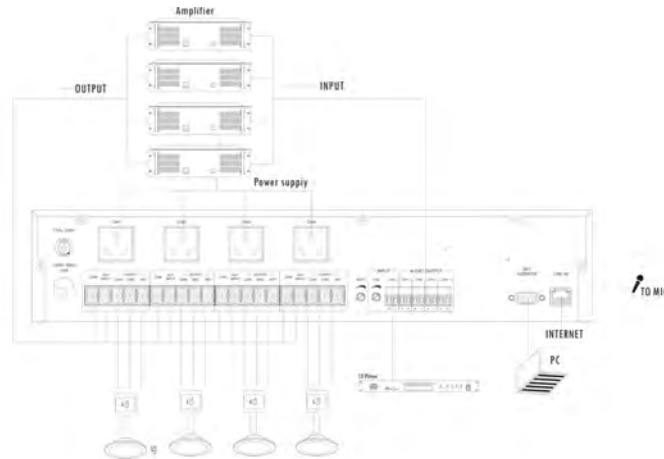

IP Network Audio Adapter

T-6701

Description

The T-6701 is useful to be installed in low voltage room or parallel room of radio management area, matched with 4 sets of power amplifier. It is an ideal choice to broadcast in hall, corridor, outdoor areas etc.

Feature