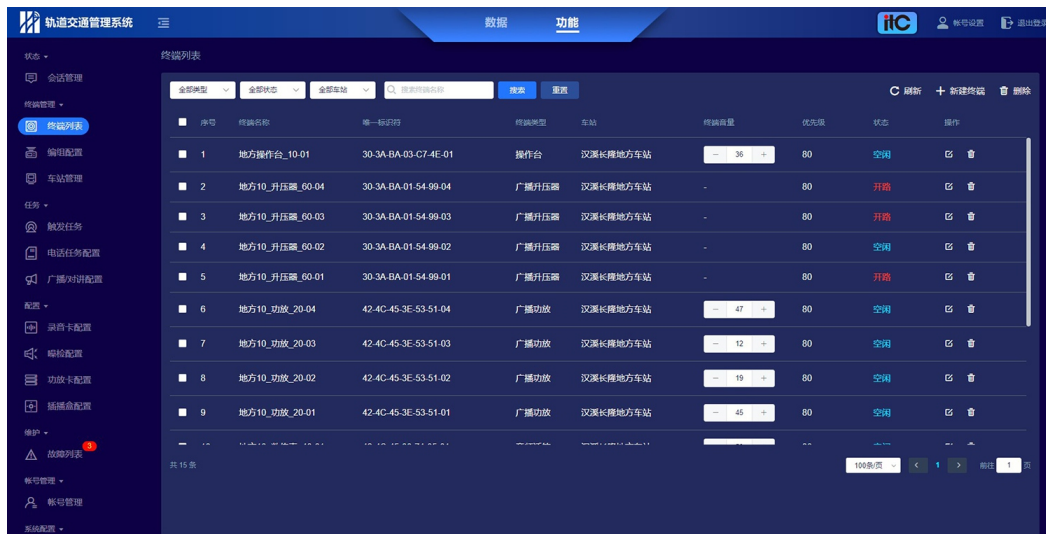

SS2 (VA-6503) System Software

Features:

- * Support Chinese and English text-to-speech function
- * Support customized local language conversion