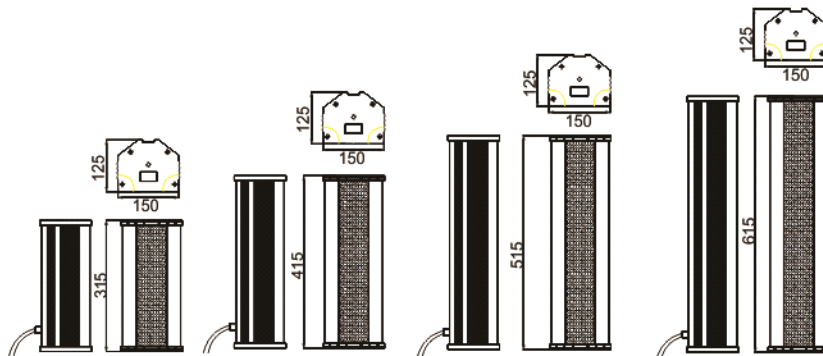

All-weather Luxury Waterproof Sound Column

VA-801/VA-802/VA-803/VA-804

Material: Aluminum Alloy

- * The shell is made of aluminum alloy material, with adjustable support from various angles, easy to installation;
- * Professional surface treatment process, waterproof and rust proof;
- * Matches 2-way speaker unit for better sound quality.

Specifications:

Model	VA-801	VA-802	VA-803	VA-804
Power @100V	7.5W,15W	12.5W,25W	17.5W,35W	22.5W,45W
Power @70V	3.8W,7.5W	6.2W,12.5W	8.7W,17.5W	11.2W,22.5W
Maximum power	30W	50W	70W	90W
Impedance - black	COM Ω	COM Ω	COM Ω	COM Ω
Impedance - green	670Ω	400Ω	285Ω	220Ω
Impedance - white	1.3KΩ	800Ω	570Ω	440Ω
Sensitivity	91dB±3dB	91dB±3dB	91dB±3dB	91dB±3dB
Frequency response	50-18KHz	50-18KHz	50-18KHz	50-18KHz
Speaker unit	4"×1 2.5"×1	4"×2 2.5"×1	4"×3 2.5"×1	4"×4 2.5"×1
IP Rate	IPx6 Waterproof	IPx6 Waterproof	IPx6 Waterproof	IPx6 Waterproof
Dimension(mm)	150X125X315	150X125X415	150X125X515	150X125X615
Weight	2.4Kg	3.2Kg	4.3Kg	5.1Kg