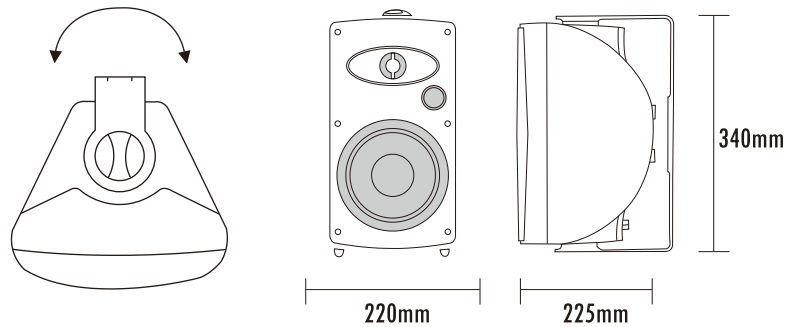

Wall Mount Speaker

VA-776HW

Descriptions

* Material: plastic

* Features: Indoor high-grade wall mount speaker, multi-power constant resistance constant pressure choice, modern arc design, 2 frequency division design, cost-effective, easy to install. Applicable to hotels, conference halls, etc. voice message.

* EN54-24 certification is under taken.

Model	VA-776HW
Power Taps @100V	5W, 10W, 20W, 40W
Power Taps @70V	2.5W, 5W, 10W, 20W, 40W
Max output	80W
Transformer Impedance	2K Ω /1K Ω /500 Ω /250 Ω /125 Ω
Input	70V/100V/8 Ω
SPL(1W/1M)	89dB
Max. SPL (Rated W/1M)	105dB
Frequency Response (-10dB)	100-20KHz
Finish	Baffle: ABS, Black/White Grille: Steel, Black/White
Speaker Driver	6" x 1 1.5" x 1
Dimension	340 x 220 x 225mm
Weight	4.1kg
Mounting	With mounting bracket fixed by screw