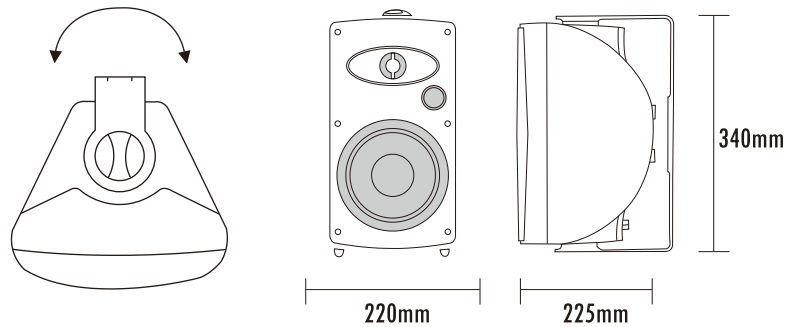

Wall Mount Speaker

VA-776H

Descriptions

* Material: plastic

* Features: Indoor high-grade wall mount speaker, multi-power constant resistance constant pressure choice, modern arc design, 2 frequency division design, cost-effective, easy to install. Applicable to hotels, conference halls, etc.voice message.

* EN54-24 certification is under taken.

Model	VA-776H
Power Taps @100V	5W, 10W, 20W, 40W
Power Taps @70V	2.5W, 5W, 10W, 20W, 40W
Max output	80W
Transformer Impedance	2K Ω /1K Ω /500 Ω /250 Ω /125 Ω
Input	70V/100V/8 Ω
SPL(1W/1M)	89dB
Max. SPL (Rated W/1M)	105dB
Frequency Response (-10dB)	100-20KHz
Finish	Baffle: ABS, Black/White Grille: Steel, Black/White
Speaker Driver	6" x 1 1.5" x 1
Dimension	340 x 220 x 225mm
Weight	4.1kg
Mounting	With mounting bracket fixed by screw