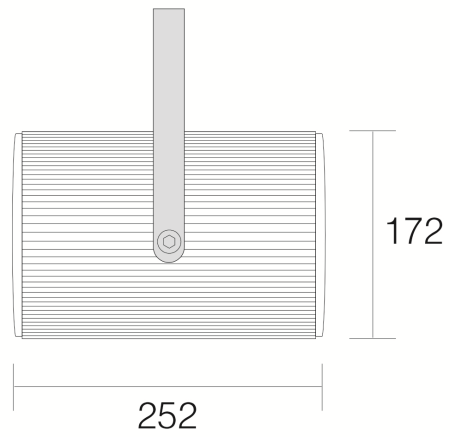

Dual-directional Projection Loudspeaker

VA-770T

Specifications:

Model	VA-770T
Power Taps @100V	5W, 10W, 20W
Power Taps @70V	2.5W, 5W, 10W
Impedance	Blue: Com Green: 2 K Ω Yellow: 1K Ω Red: 500 Ω
SPL(1W/1M)	92dB
Max. SPL (Rated W/1M)	105dB
Frequency Response (-10dB)	110-15KHz
Finish	Baffle: Aluminum, White Grille: Steel, White
Speaker Driver	6" x 2
IP Rate	IP 66
Dimension	172 x 252mm
Weight	3.3Kg
Mounting	With mounting bracket fixed by screw