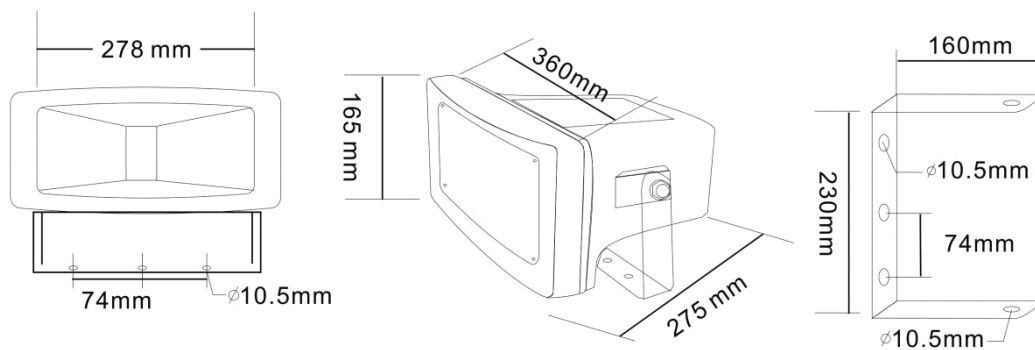

Weatherproof Horn Speaker

VA-710A

Specifications:

Model	VA-710A
Power Taps @100V	15W, 30W
Power Taps @70V	7.5W, 15W
Impedance	Black: Com/White: 330Ω/Green: 670Ω
SPL	113dB ±3dB
Frequency Response	300-18KHz
Finish	Baffle: ABS
Speaker Driver	5" x 1
IP Rate	IP x 6
Dimension	360 x 165 x 275mm
Weight	3.1Kg
Mounting	With mounting bracket fixed by screw