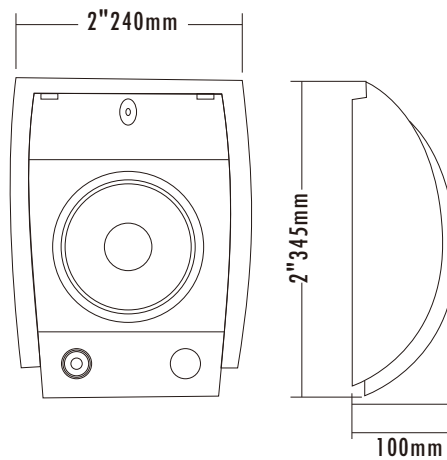

Wall Mount Loudspeaker

VA-612

Model	VA-612
Power Taps @100V	2.5W, 5W, 10W
Power Taps @70V	1.25W, 2.5W, 5W
Impedance	Black: COM Red: 4K Ω / 2K Ω / 1K Ω
SPL (1W/1M)	91dB \pm 3dB
Max. SPL (Rated1W/1M)	101dB
Frequency Response (-10dB)	90-18KHz
Finish	Baffle: ABS, White Grille: Steel, Gray
Speaker Driver	6" x 1 2" x 1
Dimension	345 x 240 x 100mm
Weight	1.7Kg
Mounting	Spring-clip