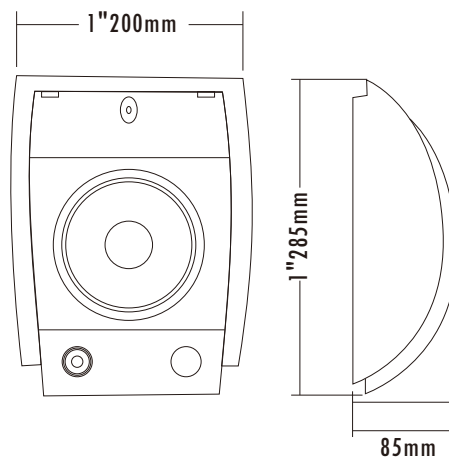

Wall Mount Loudspeaker

VA-611

Model	VA-611
Power Taps @100V	1.5W, 3W, 6W
Power Taps @70V	0.75W, 1.5W, 3W
Impedance	Black: COM Red: 6.7K Ω / 3.3K Ω / 1.7K Ω
SPL (1W/1M)	90dB \pm 3dB
Max sound pressure level	98dB
Frequency Response (-10dB)	90-18KHz
Finish	Baffle: ABS, White Grille: Steel, Gray
Speaker Driver	5" x 1 2" x 1
Dimension	285 x 200 x 85mm
Weight	1.3Kg
Mounting	Spring-clip