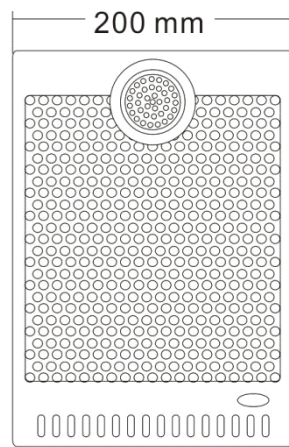

# Wall-mounted Speaker

## VA-601S

### Material: Plastic