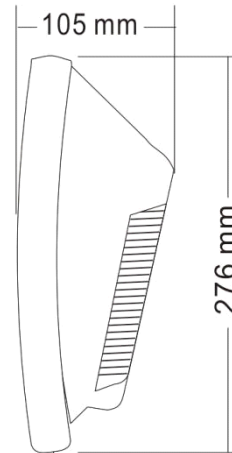

## VA-601S

### Material: Plastic

### Specifications:

Model	VA-601S
Rated Power(100V)	6W
Rated Power(70V)	3W
Maximum Power	10W
Sensitivity	92dB±3dB
Impedance	Black: Com Red: 1.7KΩ
Frequency Response	130-16KHz
Speaker Unit	6.5"
IP Level	IP x 5 dust-proof
Dimension	200 x 105 x 276mm
Weight	1Kg