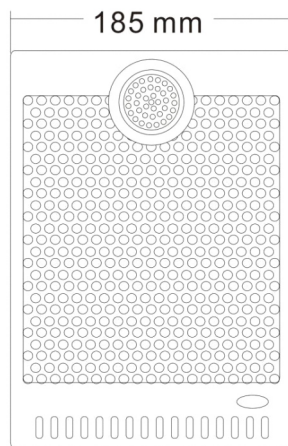

# Wall-mounted Speaker

VA-601

Material: Plastic

## Specifications:

Model	VA-601
Rated Power(100V)	3W, 6W, 10W
Rated Power(70V)	1.5W, 3W, 5W
Maximum Sensitivity	101dB
Sensitivity	91dB±3dB
Impedance	Com / 3.3KΩ/ 1.7KΩ/ 1KΩ
Frequency Response	130-18KHz
Speaker Unit	6.5" x 1
IP Level	IP x 5 dust-proof
Dimension	185 x 275 x 105mm
Weight	1.4Kg