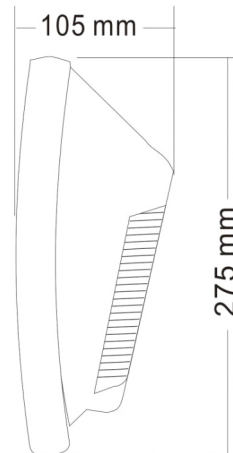

# Wall-mounted Speaker

VA-601

Material: Plastic

## Specifications:

Model	VA-601
Rated Power(100V)	3W, 6W, 10W
Rated Power(70V)	1.5W, 3W, 5W
Maximum Sensitivity	101dB
Sensitivity	91dB±3dB
Impedance	Com / 3.3KΩ/ 1.7KΩ/ 1KΩ
Frequency Response	130-18KHz
Speaker Unit	6.5" x 1
IP Level	IP x 5 dust-proof
Dimension	185 x 275 x 105mm
Weight	1.4Kg