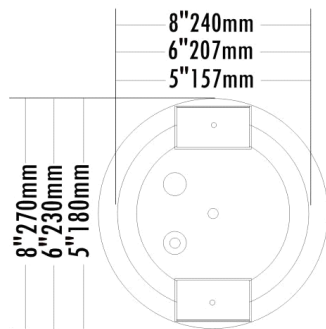

### Material: iron cover + aluminum mesh

### Specifications:

Model	VA-565	VA-575	VA-585
Power Taps @100V	6W, 3W, 1.5W, 0.75W, 0.38W	6W, 3W, 1.5W, 0.75W, 0.38W	15W, 7.5W, 3.75W, 1.87W, 0.93W
Power Taps @70V	3W, 1.5W, 0.75W, 0.38W, 0.19W	3W, 1.5W, 0.75W, 0.38W, 0.19W	7.5W, 3.75W, 1.87W, 0.93W, 0.46W
Impedance	Com/1240Ω/1840Ω/3340Ω/6790Ω/13300Ω	Com/1390Ω/1980Ω/3410Ω/7080Ω/13230Ω	Com/670Ω/1300Ω/2600Ω/5300Ω/8950Ω
SPL	92dB	92dB	93dB
Frequency Response (-10dB)	130-18KHz	120-18KHz	80-20KHz
Speaker Driver	5" x 1	6" x 1	8" x 1 1.5" x 1
Cutout Size	162mm	207mm	240mm
Dimension	180 x 147mm	230 x 148mm	270 x 152mm
Weight	1.2Kg	1.6Kg	1.7Kg