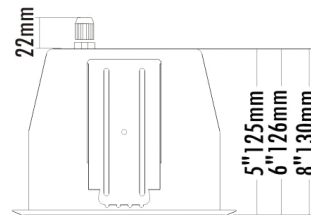

### Specifications:

Model	VA-565	VA-575	VA-585
Power Taps @100V	6W, 3W, 1.5W, 0.75W, 0.38W	6W, 3W, 1.5W, 0.75W, 0.38W	15W, 7.5W, 3.75W, 1.87W, 0.93W
Power Taps @70V	3W, 1.5W, 0.75W, 0.38W, 0.19W	3W, 1.5W, 0.75W, 0.38W, 0.19W	7.5W, 3.75W, 1.87W, 0.93W, 0.46W
Impedance	Com/1240Ω/1840Ω/3340Ω/6790Ω/13300Ω	Com/1390Ω/1980Ω/3410Ω/7080Ω/13230Ω	Com/670Ω/1300Ω/2600Ω/5300Ω/8950Ω
SPL	92dB	92dB	93dB
Frequency Response (-10dB)	130-18KHz	120-18KHz	80-20KHz
Speaker Driver	5" x 1	6" x 1	8" x 1 1.5" x 1
Cutout Size	162mm	207mm	240mm
Dimension	180 x 147mm	230 x 148mm	270 x 152mm
Weight	1.2Kg	1.6Kg	1.7Kg