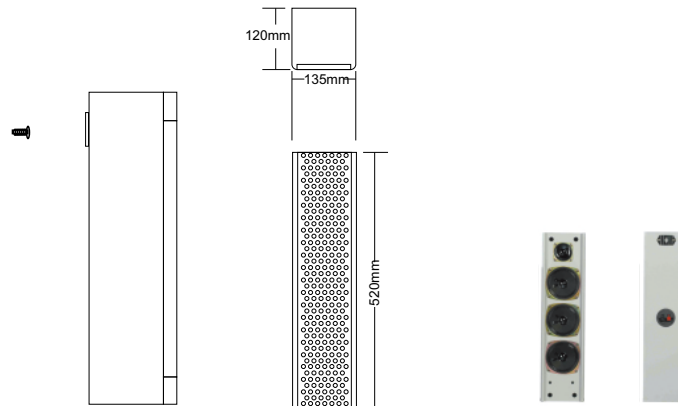

### Features

\* Indoor luxury column speaker, using high-density wooden structure, clear and bright sound, simple installation.

\* Application: school, supermarket, hotel, shopping mall, etc.

<b>Model</b>	VA-303
<b>Rated Power</b>	30W
<b>Maximum Power</b>	60W
<b>Sensitivity</b>	92dB±3dB
<b>Impedance</b>	Black: Com Red: 330Ω
<b>Frequency Response</b>	130-18KHz
<b>Dimension</b>	135×120×520mm
<b>Speaker Unit</b>	4"×3 2.5"×1
<b>Weight</b>	4.4Kg