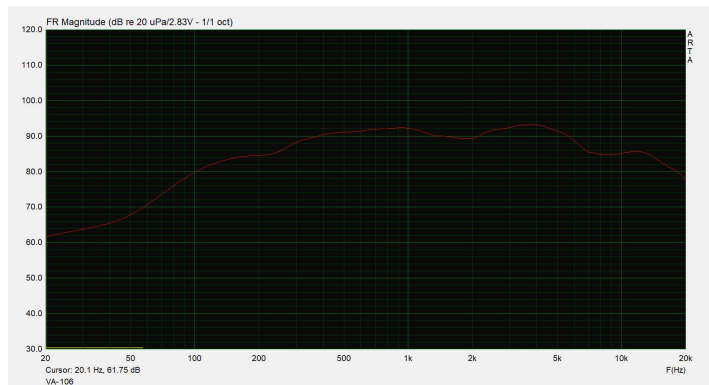

## VA-106

<b>Model</b>	VA-106
<b>Rated power(100V)</b>	3W, 6W, 9W
<b>Rated power(70V)</b>	1.5W, 3W, 4.5W
<b>Impedance</b>	Black: Com Red: 3.3K $\Omega$ / Green: 1.7K $\Omega$ / White: 1.1K $\Omega$
<b>Sensitive(1W/1M)</b>	92dB
<b>Max sensitive(W/1M)</b>	106dB
<b>Frequency response(-10dB)</b>	110-18KHz
<b>Dirve unit</b>	6"×1
<b>Cutout size</b>	220mm
<b>Dimension(mm)</b>	246×66mm
<b>Weight</b>	1kg