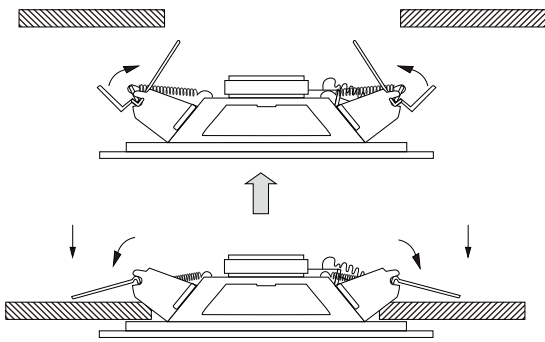

## VA-106

<b>Model</b>	VA-106
<b>Rated power(100V)</b>	3W, 6W, 9W
<b>Rated power(70V)</b>	1.5W, 3W, 4.5W
<b>Impedance</b>	Black: Com Red: 3.3K $\Omega$ / Green: 1.7K $\Omega$ / White: 1.1K $\Omega$
<b>Sensitive(1W/1M)</b>	92dB
<b>Max sensitive(W/1M)</b>	106dB
<b>Frequency response(-10dB)</b>	110-18KHz
<b>Dirve unit</b>	6"×1
<b>Cutout size</b>	220mm
<b>Dimension(mm)</b>	246×66mm
<b>Weight</b>	1kg