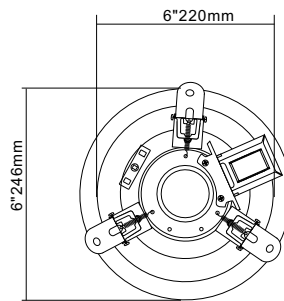

## VA-106

<b>Model</b>	VA-106
<b>Rated power(100V)</b>	3W, 6W, 9W
<b>Rated power(70V)</b>	1.5W, 3W, 4.5W
<b>Impedance</b>	Black: Com Red: 3.3K $\Omega$ / Green: 1.7K $\Omega$ / White: 1.1K $\Omega$
<b>Sensitive(1W/1M)</b>	92dB
<b>Max sensitive(W/1M)</b>	106dB
<b>Frequency response(-10dB)</b>	110-18KHz
<b>Dirve unit</b>	6"×1
<b>Cutout size</b>	220mm
<b>Dimension(mm)</b>	246×66mm
<b>Weight</b>	1kg