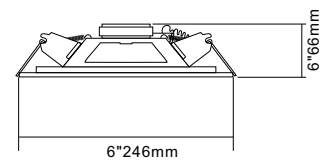

## VA-106

<b>Model</b>	VA-106
<b>Rated power(100V)</b>	3W, 6W, 9W
<b>Rated power(70V)</b>	1.5W, 3W, 4.5W
<b>Impedance</b>	Black: Com Red: 3.3K $\Omega$ / Green: 1.7K $\Omega$ / White: 1.1K $\Omega$
<b>Sensitive(1W/1M)</b>	92dB
<b>Max sensitive(W/1M)</b>	106dB
<b>Frequency response(-10dB)</b>	110-18KHz
<b>Dirve unit</b>	6"×1
<b>Cutout size</b>	220mm
<b>Dimension(mm)</b>	246×66mm
<b>Weight</b>	1kg