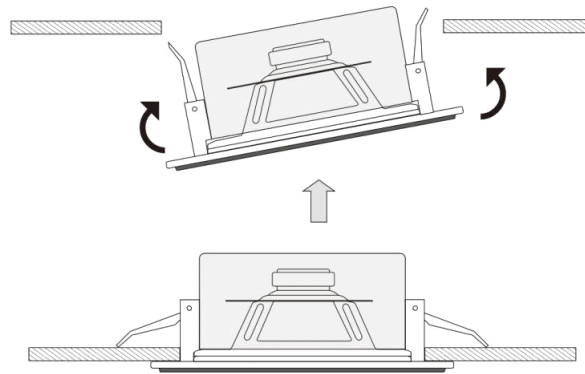

## VA-105F

Material: plastic cover + aluminum mesh

### Specifications:

|                           |                    |
|---------------------------|--------------------|
| Model                     | VA-105F            |
| Rated Power(100V)         | 3W, 6W             |
| Rated Power(70V)          | 1.5W, 3W           |
| Impedance                 | Com / 3.3KΩ/ 1.7KΩ |
| Sensitivity(1W/1M)        | 89dB               |
| Maximum Sensitivity(W/1M) | 96dB               |
| Frequency Response(-10dB) | 100-16KHz          |
| Speaker Unit              | 5" x 1             |
| Cutout Size               | 165mm              |
| Dimension                 | 180 x 102mm        |
| Weight                    | 0.7Kg              |