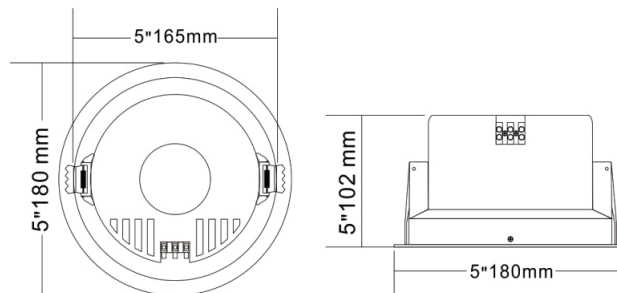

## VA-105F

Material: plastic cover + aluminum mesh

### Specifications:

|                           |                    |
|---------------------------|--------------------|
| Model                     | VA-105F            |
| Rated Power(100V)         | 3W, 6W             |
| Rated Power(70V)          | 1.5W, 3W           |
| Impedance                 | Com / 3.3KΩ/ 1.7KΩ |
| Sensitivity(1W/1M)        | 89dB               |
| Maximum Sensitivity(W/1M) | 96dB               |
| Frequency Response(-10dB) | 100-16KHz          |
| Speaker Unit              | 5" x 1             |
| Cutout Size               | 165mm              |
| Dimension                 | 180 x 102mm        |
| Weight                    | 0.7Kg              |