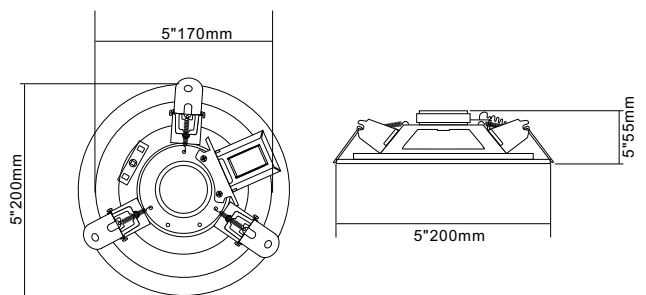

Ceiling Speaker

VA-105

Model	VA-105
Rated power(100V)	1.5W, 3W, 6W
Rated power(70V)	0.75W, 1.5W, 3W
Impedance	Black: Com Red: 6.7KΩ/ Green: 3.3KΩ/ White: 1.7KΩ
Sensitive(1W/1M)	92dB
Max sensitive(W/1M)	102dB
Frequency response(-10dB)	110-18KHz
Dirve unit	5"×1
Cutout size	170mm
Dimension(mm)	200×55mm
Weight	0.8kg