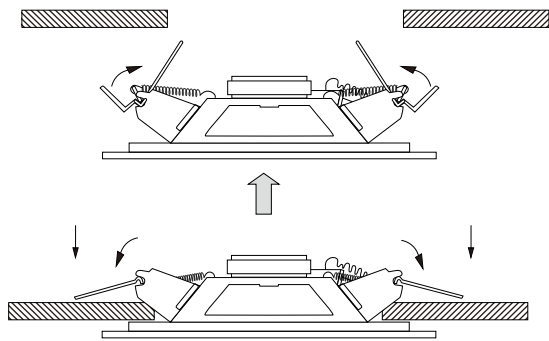

Ceiling Speaker

VA-105

Model	VA-105
Rated power(100V)	1.5W, 3W, 6W
Rated power(70V)	0.75W, 1.5W, 3W
Impedance	Black: Com Red: 6.7KΩ/ Green: 3.3KΩ/ White: 1.7KΩ
Sensitive(1W/1M)	92dB
Max sensitive(W/1M)	102dB
Frequency response(-10dB)	110-18KHz
Dirve unit	5"×1
Cutout size	170mm
Dimension(mm)	200×55mm
Weight	0.8kg