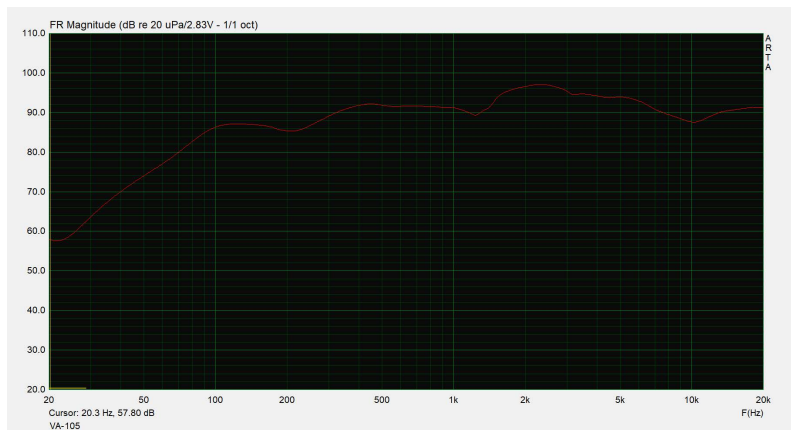

Ceiling Speaker

VA-105

Model	VA-105
Rated power(100V)	1.5W, 3W, 6W
Rated power(70V)	0.75W, 1.5W, 3W
Impedance	Black: Com Red: 6.7KΩ/ Green: 3.3KΩ/ White: 1.7KΩ
Sensitive(1W/1M)	92dB
Max sensitive(W/1M)	102dB
Frequency response(-10dB)	110-18KHz
Dirve unit	5"×1
Cutout size	170mm
Dimension(mm)	200×55mm
Weight	0.8kg