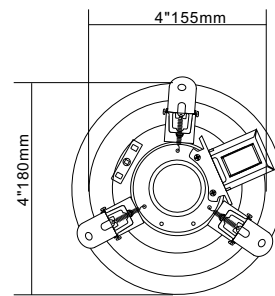

Ceiling Speaker

VA-104

Model	VA-104
Rated power(100V)	1.5W, 3W, 6W
Rated power(70V)	0.75W, 1.5W, 3W
Impedance	Black: Com Red: 6.7KΩ/ Green: 3.3KΩ/ White: 1.7KΩ
Sensitive(1W/1M)	92dB
Max sensitive(W/1M)	99dB
Frequency response(-10dB)	130-16KHz
Dirve unit	4"×1
Cutout size	155mm
Dimension(mm)	180×50mm
Weight	0.7kg