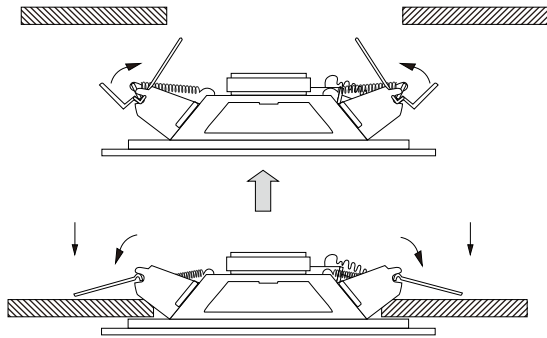

Ceiling Speaker

VA-104

Model	VA-104
Rated power(100V)	1.5W, 3W, 6W
Rated power(70V)	0.75W, 1.5W, 3W
Impedance	Black: Com Red: 6.7KΩ/ Green: 3.3KΩ/ White: 1.7KΩ
Sensitive(1W/1M)	92dB
Max sensitive(W/1M)	99dB
Frequency response(-10dB)	130-16KHz
Dirve unit	4"×1
Cutout size	155mm
Dimension(mm)	180×50mm
Weight	0.7kg