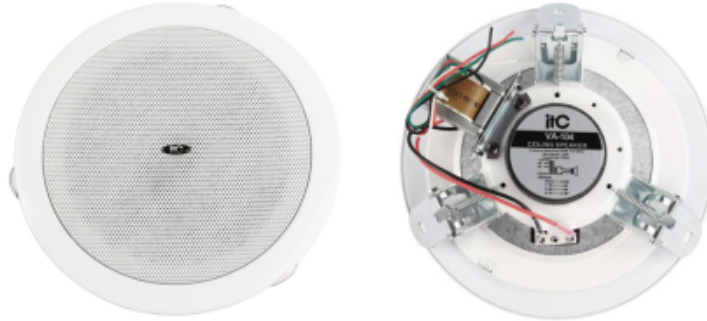

Ceiling Speaker

VA-104

Model	VA-104
Rated power(100V)	1.5W, 3W, 6W
Rated power(70V)	0.75W, 1.5W, 3W
Impedance	Black: Com Red: 6.7KΩ/ Green: 3.3KΩ/ White: 1.7KΩ
Sensitive(1W/1M)	92dB
Max sensitive(W/1M)	99dB
Frequency response(-10dB)	130-16KHz
Dirve unit	4"×1
Cutout size	155mm
Dimension(mm)	180×50mm
Weight	0.7kg