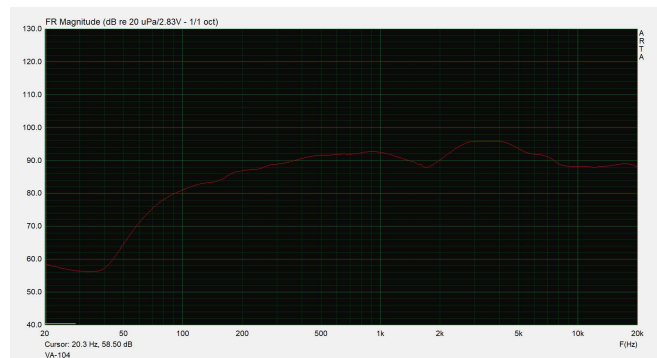

Ceiling Speaker

VA-104

Model	VA-104
Rated power(100V)	1.5W, 3W, 6W
Rated power(70V)	0.75W, 1.5W, 3W
Impedance	Black: Com Red: 6.7KΩ/ Green: 3.3KΩ/ White: 1.7KΩ
Sensitive(1W/1M)	92dB
Max sensitive(W/1M)	99dB
Frequency response(-10dB)	130-16KHz
Dirve unit	4"×1
Cutout size	155mm
Dimension(mm)	180×50mm
Weight	0.7kg