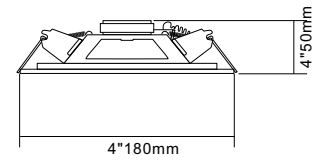

Ceiling Speaker

VA-104

Model	VA-104
Rated power(100V)	1.5W, 3W, 6W
Rated power(70V)	0.75W, 1.5W, 3W
Impedance	Black: Com Red: 6.7KΩ/ Green: 3.3KΩ/ White: 1.7KΩ
Sensitive(1W/1M)	92dB
Max sensitive(W/1M)	99dB
Frequency response(-10dB)	130-16KHz
Dirve unit	4"×1
Cutout size	155mm
Dimension(mm)	180×50mm
Weight	0.7kg