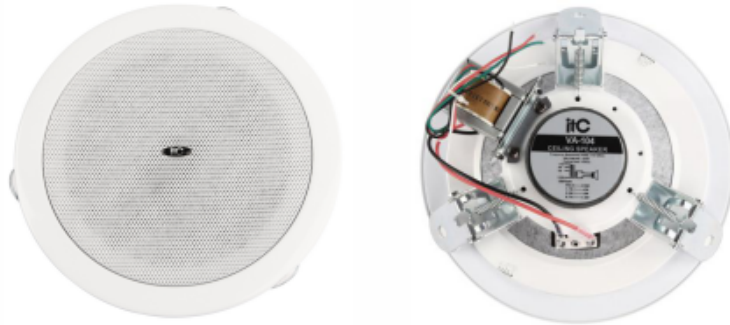

Ceiling Speaker

VA-104/VA-105/VA-106

Material: iron cover + aluminum mesh

Specifications:

Model	VA-104	VA-105	VA-106
Rated power(100V)	1.5W, 3W, 6W	1.5W, 3W, 6W	3W, 6W, 9W
Rated power(70V)	0.75W, 1.5W, 3W	0.75W, 1.5W, 3W	1.5W, 3W, 4.5W
Impedance	Black: Com Red: 6.7KΩ/Green: 3.3KΩ/ White: 1.7KΩ	Black: Com Red: 6.7KΩ/Green: 3.3KΩ/ White: 1.7KΩ	Black: Com Red: 3.3KΩ/Green: 1.7KΩ/ White: 1.1KΩ
Sensitive(1W/1M)	92dB	92dB	92dB
Max sensitive(W/1M)	99dB	102dB	106dB
Frequency response(-10dB)	130-16KHz	110-18KHz	110-18KHz
Dirve unit	4"×1	5"×1	6"×1
Cutout size	155mm	170mm	220mm
Dimension(mm)	180×50mm	200×55mm	246×66mm
Weight	0.7kg	0.8kg	1kg