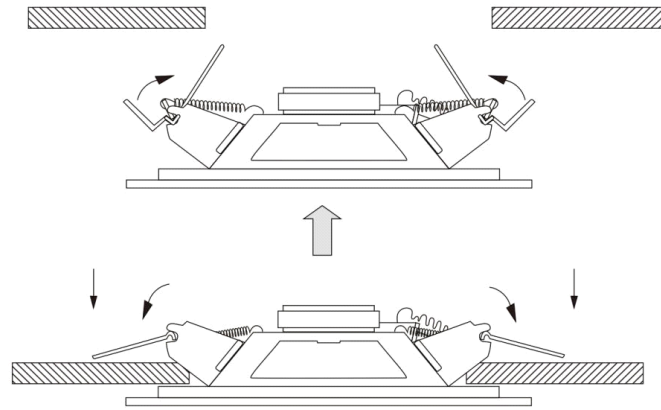

Ceiling Speaker

VA-104/VA-105/VA-106

Material: iron cover + aluminum mesh

Specifications:

Model	VA-104	VA-105	VA-106
Rated power(100V)	1.5W, 3W, 6W	1.5W, 3W, 6W	3W, 6W, 9W
Rated power(70V)	0.75W, 1.5W, 3W	0.75W, 1.5W, 3W	1.5W, 3W, 4.5W
Impedance	Black: Com Red: 6.7KΩ/Green: 3.3KΩ/ White: 1.7KΩ	Black: Com Red: 6.7KΩ/Green: 3.3KΩ/ White: 1.7KΩ	Black: Com Red: 3.3KΩ/Green: 1.7KΩ/ White: 1.1KΩ
Sensitive(1W/1M)	92dB	92dB	92dB
Max sensitive(W/1M)	99dB	102dB	106dB
Frequency response(-10dB)	130-16KHz	110-18KHz	110-18KHz
Dirve unit	4"×1	5"×1	6"×1
Cutout size	155mm	170mm	220mm
Dimension(mm)	180×50mm	200×55mm	246×66mm
Weight	0.7kg	0.8kg	1kg