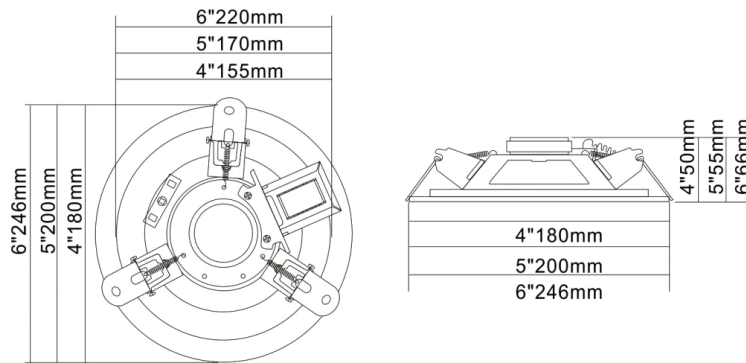

Ceiling Speaker

VA-104/VA-105/VA-106

Material: iron cover + aluminum mesh

Specifications:

Model	VA-104	VA-105	VA-106
Rated power(100V)	1.5W, 3W, 6W	1.5W, 3W, 6W	3W, 6W, 9W
Rated power(70V)	0.75W, 1.5W, 3W	0.75W, 1.5W, 3W	1.5W, 3W, 4.5W
Impedance	Black: Com Red: 6.7KΩ/Green: 3.3KΩ/ White: 1.7KΩ	Black: Com Red: 6.7KΩ/Green: 3.3KΩ/ White: 1.7KΩ	Black: Com Red: 3.3KΩ/Green: 1.7KΩ/ White: 1.1KΩ
Sensitive(1W/1M)	92dB	92dB	92dB
Max sensitive(W/1M)	99dB	102dB	106dB
Frequency response(-10dB)	130-16KHz	110-18KHz	110-18KHz
Dirve unit	4"×1	5"×1	6"×1
Cutout size	155mm	170mm	220mm
Dimension(mm)	180×50mm	200×55mm	246×66mm
Weight	0.7kg	0.8kg	1kg