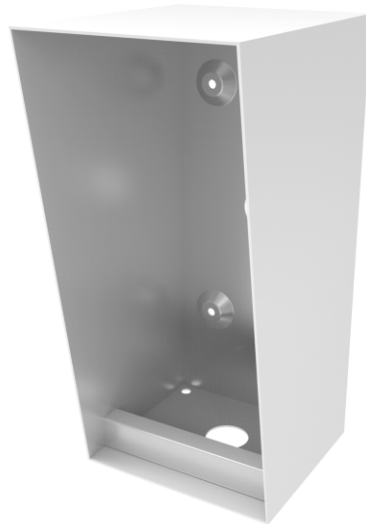

Installation Bottom Box

TX-8719G

Description:

* Outdoor surface installation

* Size: 90×110 (upper width)/80 (lower width)×191mm