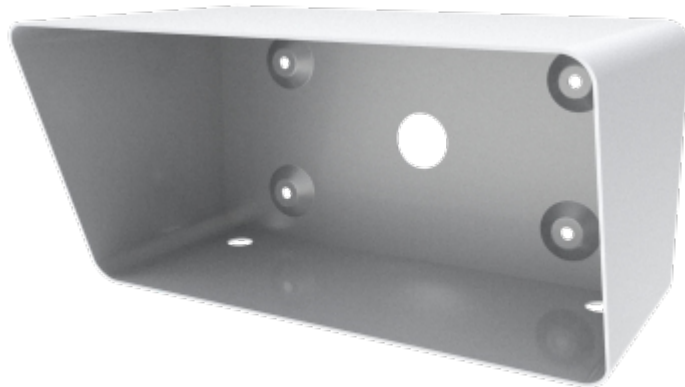

Installation Bottom Case

(Surface mounting bottom case - size: 176*upper width 105/lower width 72*90mm)

TX-8719

Description:

Support outdoor surface installation, and dustproof and waterproof level can reach Ip55.