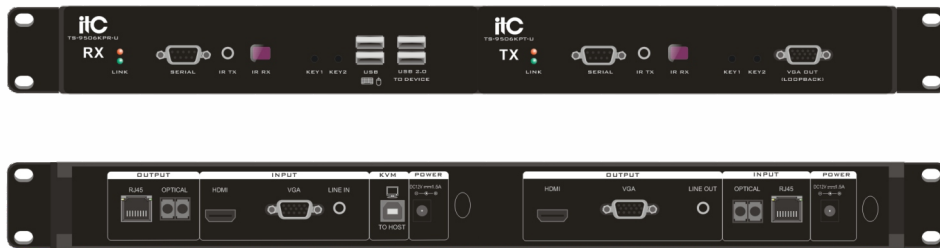

Bracket

TS-9506-1U

Installation diagram

Description:

The pallet accessory is specially designed for the UHD KVM seating management transmitter of the senseless dispatching system. And you can freely select and install 2 KVM acquisition boxes or output boxes as needed.

Specification:

Capacity	2 transmission boxes
Dimension	488.3*106.8*47.3mm (L*W*H)
Weight	1.2kg