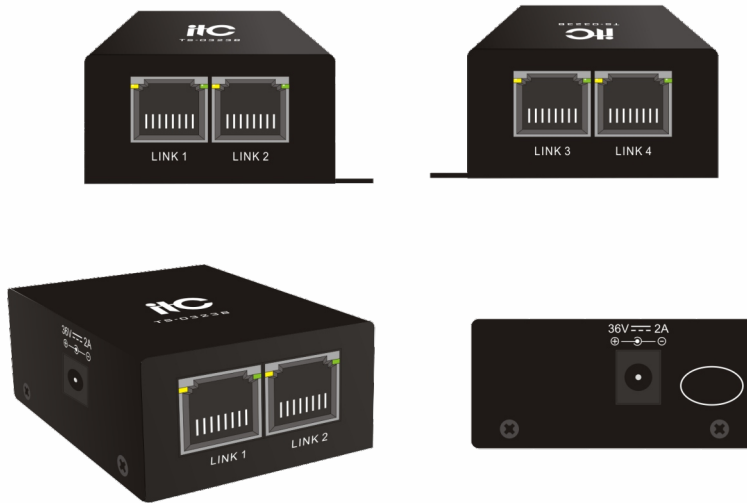

T-type Extension Box

TS-0323B

Feature:

- * Support network port extension function, IN port input, one input interface, three output interfaces.
- * Support power supply function.
- * Support 100M network transmission, hand in hand cascade, and communication instructions.
- * Connected to the power adapter to realize long-distance power supply.
- * Each port supports IEEE802.3, IEEE802.3u, IEEE802.3x standards, and has strong anti-interference ability.

Specification:

Model	TS-0323B
Total power consumption	2W
Network port standard	IEEE802.3, IEEE802.3u, IEEE802.3x
Power supply	Power supply, network port power supply
Color	Black
Dimension	87.96×70.9×26mm
Installation mode	Desktop
Weight	About 0.1kg