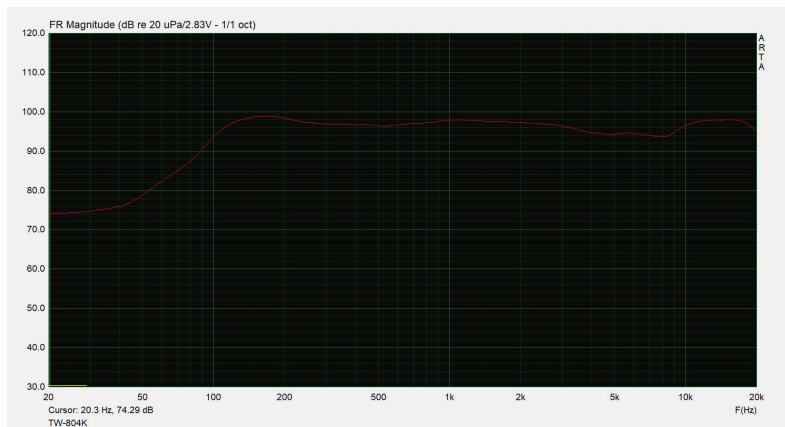

4.5-inch Professional Waterproof Column Speaker

TW-804K

Feature:

- * Using eight 4.5-inch customized woofer units and one 1.45-inch tweeter unit.
- * Birch plywood housing, polymer waterproof surface treatment, high-grade and wear-resistant appearance.
- * Designed with a tweeter loaded waveguide, providing good directivity, concentrated sound field, and beautiful sound quality.
- * Flexible installation system, multi-angle adjustment of sound field coverage, suitable for various occasions.
- * Professional speaker sockets and plugs with good electrical characteristics.
- * Applicable to indoor places such as command centers and multipurpose halls, as well as outdoor cultural tourism sound reinforcement scenarios such as theme parks and scenic spots.

Specification:

Model	TW-804K
Speaker type	Built-in two-way professional column speaker
Power	450W
Nominal impedance	8Ω
Frequency range	90HZ-20KHZ
Sensitivity	98dB (1M/1W)
Max SPL	127dB
Woofer	4.5" woofer × 8
Tweeter	1.45" tweeter × 1
Coverage angle (-6dB)	120°(H) 70°(V)
Net weight	15kg
Dimension (H×W×D)	1169×125×160mm