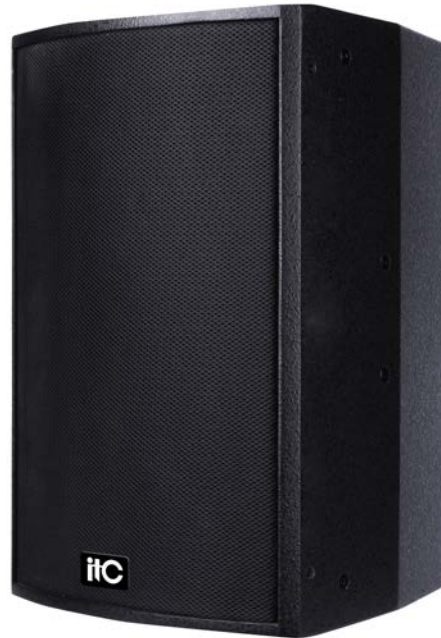

Professional Speaker

TS-712H

Description:

It works with professional amplifier and audio processor, forming a set of high-end professional sound system with perfect sound effects and outstanding vocal performance. It is suitable for large banquet halls, multi-function halls, large conference rooms and auditoriums, etc. It can also work with the subwoofer to compose a high-performance satellite box.

Feature:

- * Use a 12" mid-woofer unit and a 1.7" compressed tweeter unit.
- * 15mm birch housing, light weight, high-grade transparent paint treatment, and dust-proof mesh cloth outside.
- * The frequency divider in precise design optimizes power response and the medium frequency performance of the vocal.
- * Multiple screw hoisting holes, a pole socket with a diameter of 35mm, various installation methods.

Specification:

Model	TS-712H
Impedance	8Ω
Frequency response	45Hz-20KHz
Rated power	400W
Peak power	1600W
Sensitivity	99dB/W/M
Max SPL(rated/peak)	125dB/131dB
Coverage angle	(H)90° (V)80°
Tweeter	1.7" compressed tweeter unit×1
Woofer	12" woofer×1
Size	615×380×410mm (H×W×D)
Weight	23.6Kg