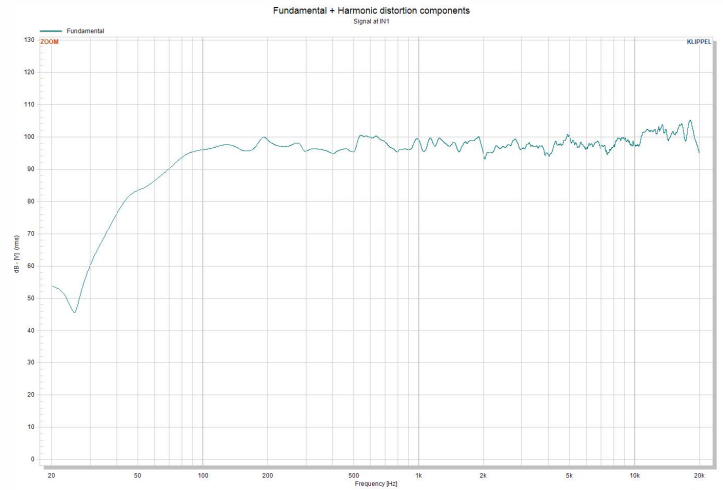

Column Speaker

TS-1203H

Feature

- * Adopt twelve 3-inch full range speaker units imported from Italy.
- * The housing adopts 12mm high-quality high-density board, precise CNC processing, wear-resistant spray paint treatment.
- * Accurately designed speaker frequency response can optimize the high fidelity reduction of the human voice.
- * Spliced array design achieves a wider sound field coverage with fewer speakers.
- * All-aluminum and all-gold decorative panels are used on the top and bottom, neat and beautiful.
- * Applicable to large multipurpose halls, theaters, stadiums, outdoor performances, etc.

Specification:

Model	TS-1203H
Rated power	400W
Peak power	1600W
Max SPL(rated/peak)	122dB/128dB
Nominal impedance	6 Ω
Frequency response	60Hz-20KHz
Sensitivity	96dB(1M/1W)
Speaker unit	3" full range speaker 12
Color	Black
Net weight	21.1 kg
Dimension	1500×180×200mm