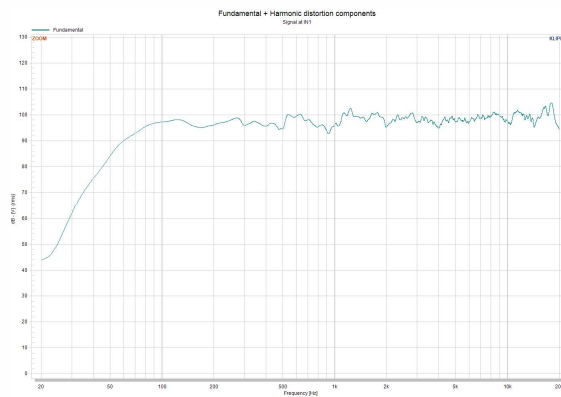

Professional Full Range Speaker

KF-Y15

Description

It is used in public cinemas, private cinemas and various high-end occasions.

Features

- * Adopt a 15-inch woofer and a 1.75-inch tweeter.
- * The cabinet is made of 15mm medium density fiberboard, and adopts water-based paint treatment, novel appearance design, high-grade and wear-resistant.
- * The tweeter is flexible and adjustable to easily adapt to different listening environments; it provides natural timbre, and huge dynamics, bringing the audience an immersive experience.
- * The mesh cover adopts the cotton attachment process to prevent dust or liquid from entering, so as to protect the speaker and prolong the service lifespan.
- * Professional speaker sockets and plugs with good electrical characteristics.

Specification:

Model	KF-Y15
Rated power	450W
Peak power	1800W
Nominal impedance	8Ω
Frequency range	55Hz-18KHz
Sensitivity	97dB (1M/1W)
Maximum SPL (rated/peak)	124dB/130dB
Woofer	15" woofer × 1
Tweeter	1.75" tweeter × 1
Coverage angle (-6dB)	110°(H) 60°(V)
Net weight	34.35kg
Dimension (H×W×D)	1030×496×327(mm)