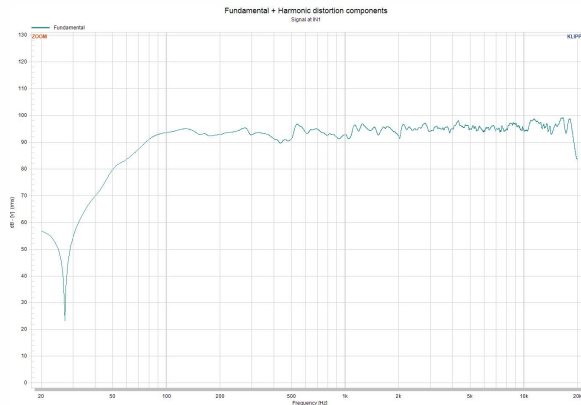

Professional Full Range Speaker

KF-Y10

Description

It is used in public cinemas, private cinemas and various high-end occasions.

Features

- Using a 10-inch woofer and a 1.4-inch tweeter, it can deliver the perfect sound quality.
- The trapezoid cabinet is made of 15mm plywood, and adopts water-based paint treatment, high-grade and wear-resistant.
- Adopt special mesh cover with small holes, neat and beautiful, increase the diffusion of the sound field, and wide directivity.
- The frequency divider has been adjusted by professional instruments, so that the speaker has a better dynamic range and brings comfortable listening enjoyment.
- Come with installation accessories, easy to install.
- Adopt high-grade phoenix plug, high quality, high temperature resistance, impact resistance, long service lifespan and excellent electrical performance.

Specification:

Model	KF-Y10
Rated power	250W
Peak power	1000W
Nominal impedance	8Ω
Frequency range	65Hz-18.5KHz
Sensitivity	95dB (1M/1W)
Maximum SPL (rated/peak)	119dB/125dB
Woofer	10" woofer × 1
Tweeter	1.4" tweeter × 1
Coverage angle (-6dB)	95°(H) 45°(V)
Net weight	12.4kg
Dimension (H×W×D)	460×340×270mm