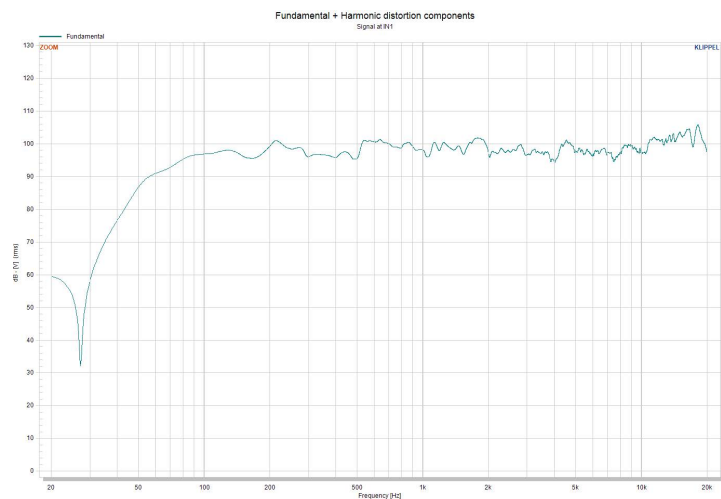

## KP-803H

### Specification:

Model	KP-803H
Rated power	300W
Peak power	1200W
Max SPL(rated/peak)	120dB/126dB
Nominal impedance	4 Ω
Frequency range	70Hz-20kHz
Sensitivity	95dB(1M/1W)
Speaker	3 " full range speaker ×8
Net weight	13.1 kg
Size	965×180×200mm