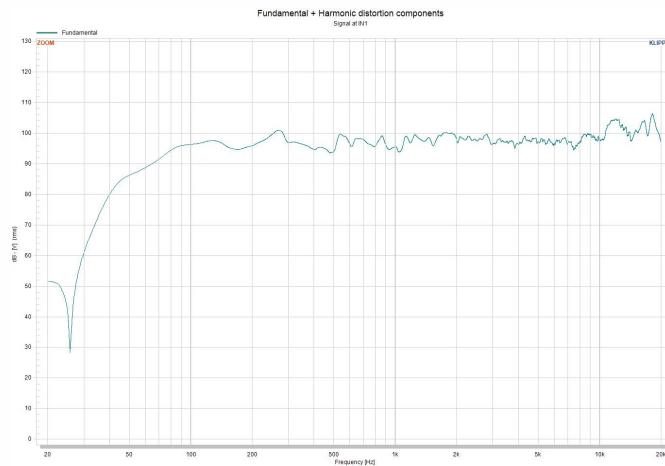

Column Speaker

KP-603H

Feature

- * Adopt six 3-inch full-range speaker units imported from Italy.
- * The cabinet adopts 12mm high-quality high-density board, precise CNC processing, and wear-resistant spray paint treatment.
- * The precisely designed speaker frequency response can optimize the high-fidelity reproduction of the human voice.
- * Spliced array design achieves a wider sound field coverage with fewer speakers.
- * All-aluminum and all-gold decorative panels are used on the top and bottom covers, which is neat and beautiful.
- * It is suitable for large multipurpose halls, theaters, stadiums, outdoor performances, etc.

Specification:

Model	KP-603H
Rated power	200W
Peak power	800W
Maximum SPL(rated/peak)	118dB/124dB
Nominal impedance	6Ω
Frequency response	80Hz-20KHz
Sensitivity	95dB(1M/1W)
Speaker unit	3" full range speaker × 6
Net weight	10.4kg
Dimension	755×180×200mm