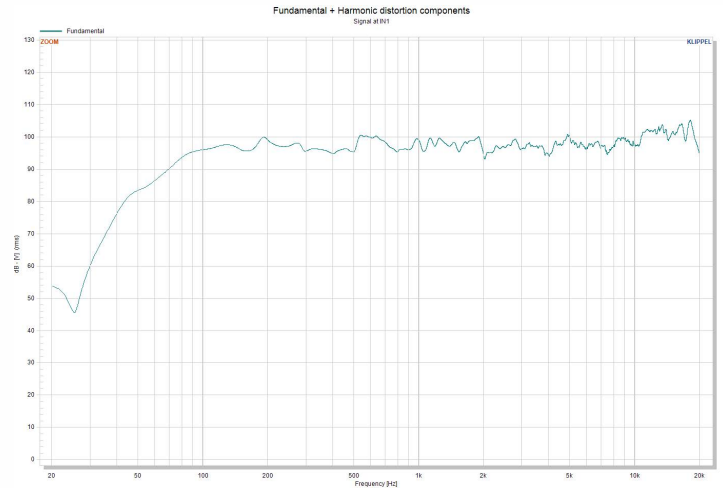

## KP-1203H

### Specification:

Model	KP-1203H
Rated power	400W
Peak power	1600W
Max SPL(rated/peak)	122dB/128dB
Nominal impedance	6 Ω
Frequency response	60Hz-20KHz
Sensitivity	96dB(1M/1W)
Speaker unit	3" full range speaker 12
Color	Black
Net weight	21.1 kg
Dimension	1500×180×200mm