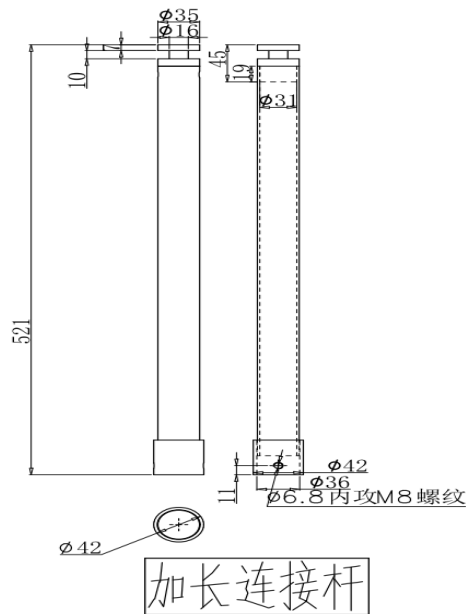

Bracket

TS-02C-1

Specification

Length	521mm
Weight	1.2kg
Color	Black

This accessory is suitable for the extension rod of the TS-02C bracket, and can extend up to 2-3 rods

Dimension Diagram

Internal tapping M8 thread
Extended connecting rod