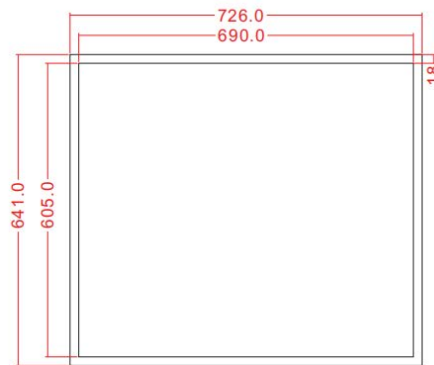

Mobile tray

LA-P04T

Feature:

- * Product size: 726*641*68mm
- * Board thickness: 18mm 4 wheels (with brakes) at the four corners of the bottom
- * Color: spray black paint