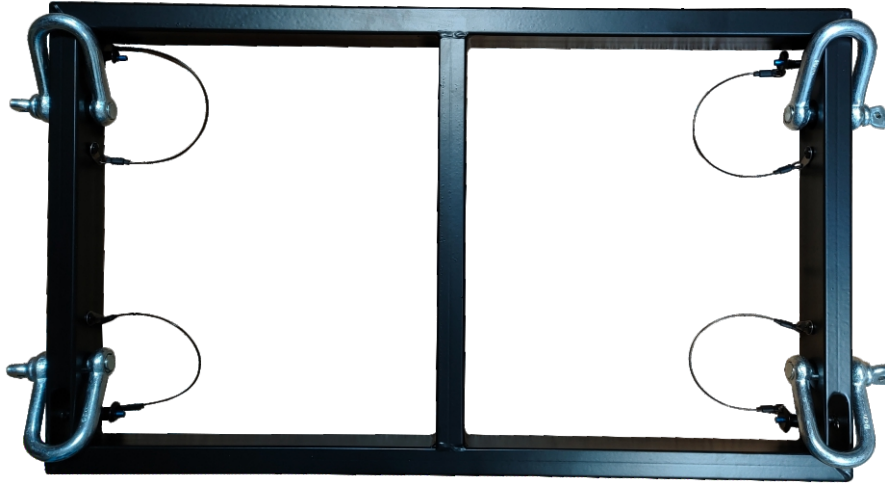

Bracket

LA-P03HF

Specification

Model	LA-P03HF
Dimensions (H×W×D)	50×700×412mm
Weight	8.4kg
Load-bearing	700kg