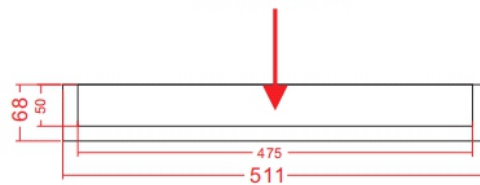

沉位50mm

Specification:

- * Product size: 511*456*68mm
- * Board thickness: 18mm
- * 4 wheels (with brakes) on the four corners of the bottom
- * Color: black spray paint