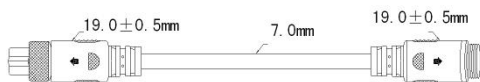

TS-20D (6-Pin Conference Cable) 20M Male-Female Extension Cable

TS-30D (6-Pin Conference Cable) 30M Male-Female Extension Cable

TS-50D (6-Pin Conference Cable) 50M Male-Female Extension Cable

TS-100D (6-Pin Conference Cable) 100M Male-Female Extension Cable

TS-02D (6-Pin Conference Cable) 2M Male-Male Extension Cable

TS-02DM (6-Pin Conference Cable) 2M Male-Female Extension Cable

TS-003DR (6-Pin Conference Cable) 0.3M Female-RJ45 Female Extension Cable

TS-02M (6-Pin Conference Cable) 2M Female-Female Extension Cord

6-pin aviation interface extension cable dimension figure

This interface is close to the host

This interface is close to the unit

TS-003DRM (6-Pin Conference Cable) 0.3M Female-RJ45 Female Extension Cable